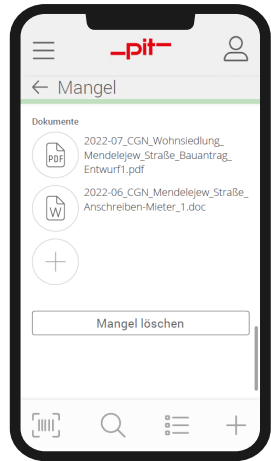

pitFM MOBILE

Nachhaltiges Arbeiten mit Smart Mobile Devices

Mit pitFM Mobile haben Sie auf alle relevanten Informationen jederzeit Zugriff. Ganz egal wo Sie sind.

Für den Power User on site

One for All

Eine zentrale App für Ihre Prozesse. Von der Stammdatenverwaltung, Auftragsbearbeitung, Zählerwerterfassung, Mängelmanagement bis zur TGA Datenerfassung.

Intuitiv

Intuitiv zu bedienende Oberfläche. Keine langwierigen Schulungen erforderlich.

Analytics

Visualisieren der Daten über das integrierte Dashboard. Analog zu pitFM Expert.

Custom Fit

Unser Standard lässt sich mit pit Studio auf Ihre individuellen Bedürfnisse flexibel anpassen. Keine Programmierung, stattdessen grafische Prozessmodellierung mit wenigen Mausklicks.

Grafik Integration

Unsere CAD Schnittstelle wandelt Ihre CAD Pläne in schlanke SVG Dateien. Nutzen Sie den Mehrwert der visuellen Bearbeitung. Pläne anzeigen, intuitive Verortung von Objekten im Plan und Erzeugen von Tickets aus dem Plan.

Basis Feature

Offlineverfügbarkeit der Daten, responsive Oberfläche, Mehrbenutzer-, Mehrprozesse- und Mehrsprachenfähigkeit und vollständiger Zugriff auf das gesamte Datenmodell.