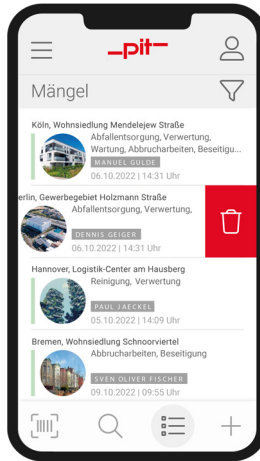

pitFM MOBILE

Nachhaltiges Arbeiten mit Smart Mobile Devices

Mit pitFM Mobile haben Sie auf alle relevanten Informationen jederzeit Zugriff. Ganz egal wo Sie sind.

Für den Power User on site

One for All

Eine zentrale App für Ihre Prozesse. Von der Stammdatenverwaltung, Auftragsbearbeitung, Zählerwerterfassung, Mängelmanagement bis zur TGA Datenerfassung.

Intuitiv

Intuitiv zu bedienende Oberfläche. Keine langwierigen Schulungen erforderlich.

Analytics

Visualisieren der Daten über das integrierte Dashboard. Analog zu pitFM Expert.

Custom Fit

Unser Standard lässt sich mit pit Studio auf Ihre individuellen Bedürfnisse flexibel anpassen. Keine Programmierung, stattdessen grafische Prozessmodellierung mit wenigen Mausklicks.

Grafik Integration

Unsere CAD Schnittstelle wandelt Ihre CAD Pläne in schlanke SVG Dateien. Nutzen Sie den Mehrwert der visuellen Bearbeitung. Pläne anzeigen, intuitive Verortung von Objekten im Plan und Erzeugen von Tickets aus dem Plan.

Basis Feature

Offlineverfügbarkeit der Daten, responsive Oberfläche, Mehrbenutzer-, Mehrprozesse- und Mehrsprachenfähigkeit und vollständiger Zugriff auf das gesamte Datenmodell.